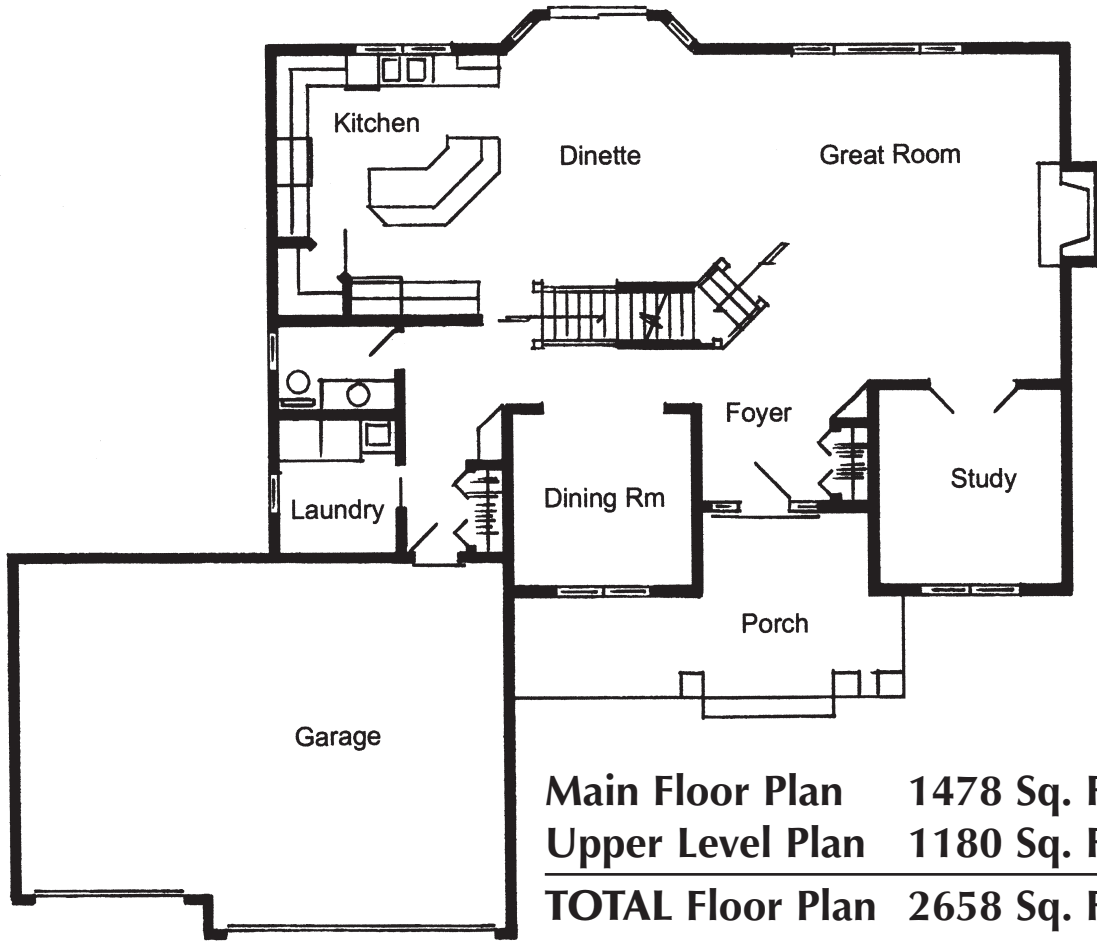

Stratford

Modified 2 Story

- 4 Bedroom
- 3 Bathroom
- Formal Dining Room
- Main Floor Laundry
- Open Staircase
- Whirlpool Master Suite

S T R A T F O R D

Main Floor Plan 1478 Sq. Ft.
Upper Level Plan 1180 Sq. Ft.
TOTAL Floor Plan 2658 Sq. Ft.