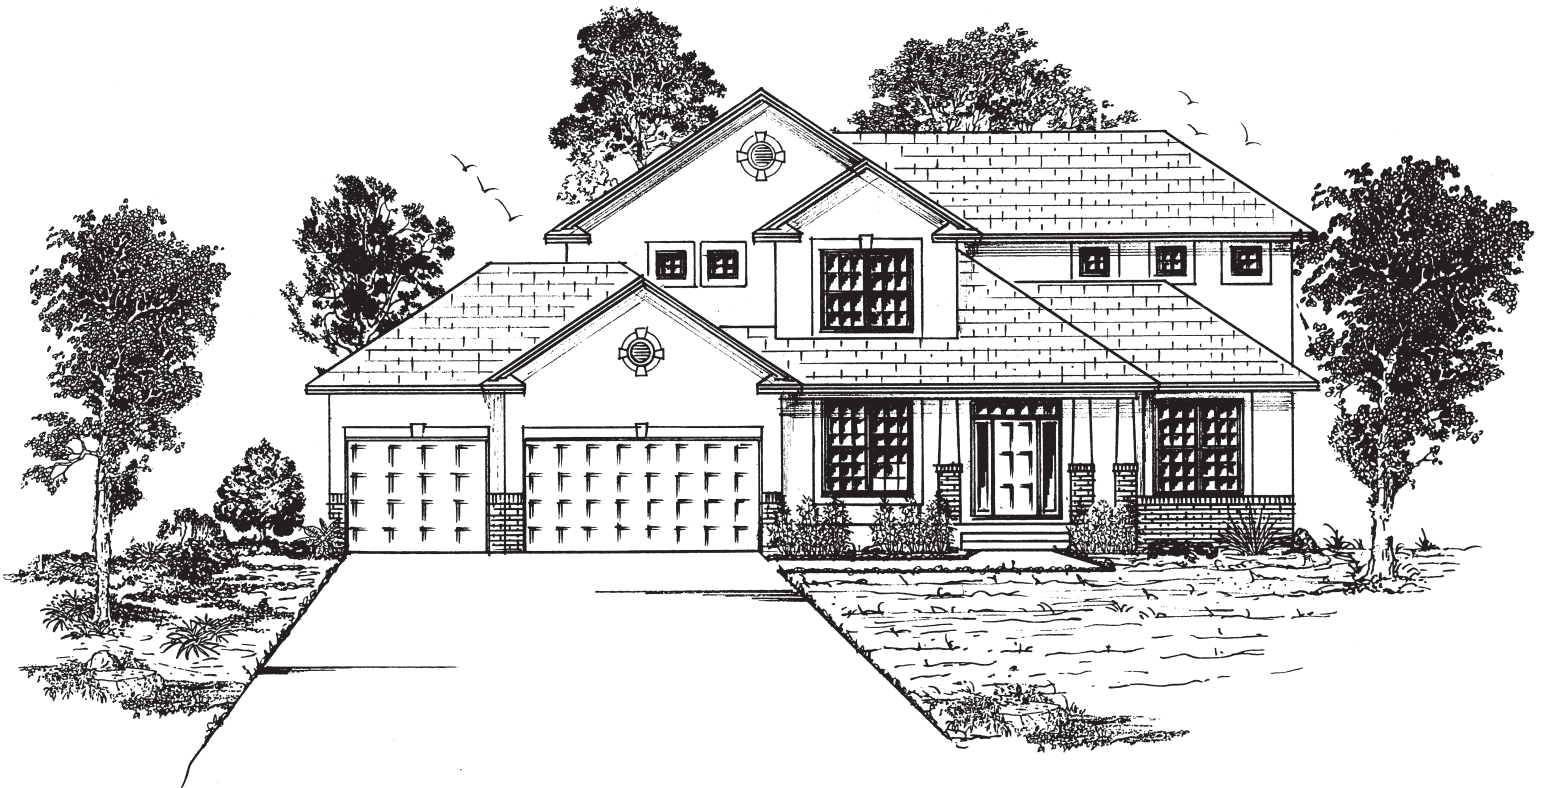

Stratford

Modified 2 Story

- 4 Bedroom
- 3 Bathroom
- Formal Dining Room
- Main Floor Laundry
- Open Staircase
- Whirlpool Master Suite

S T R A T F O R D

Main Floor Plan 1478 Sq. Ft.
Upper Level Plan 1180 Sq. Ft.
TOTAL Floor Plan 2658 Sq. Ft.